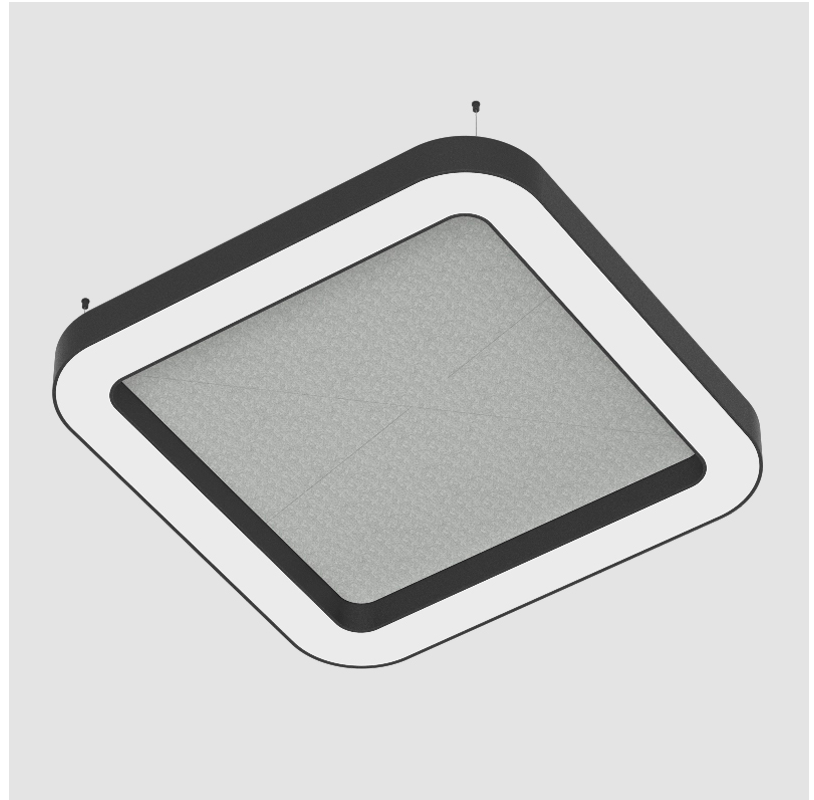

GENERAL

Series: Quantum Acoustic
Partner: Prolicht
Division: Architectural
Installation: Suspension
Product Type: Acoustic
Mounting Location: Ceiling
Light Distribution: Direct

PHYSICAL

Shape: Round
Length (mm): 1400
Length (in): 55 1/8
Width (mm): 1400
Width (in): 55 1/8
Height (mm): 120
Height (in): 4 3/4
Diffuser: [PMMA - Opal / Micro-Prism](#)
Fixture Finish: [SSR / BKV / CWI / CRY / HAB / UFT / ITA / RUA / FTG / MYG / LOD / PUS / FRO / FUP / KIA / POP / BLS / SPG / MEY / GOH / CHC / COM / ABZ / JAG / OBR / MOS / ROR](#)
Acoustic Finish: [SFW / CYW / SEE / SYN / MTS / PMB / TTN / CYB / STO / DPE / BES / SHB / ARE / ANE / VRD / CRF](#)
Fixture Material: Aluminum
Primary Material: Acoustic
Cable Details: 2000mm / 78 3/4" or 6000mm / 236 1/4" Transparent Cable

ELECTRICAL

Lamp Type: LED (Zhaga Standard)
Input Wattage (W): 78.3
Total Output Wattage (W): 71.2
Dimming: [Tri-Mode (Non-Dimming and Phase Dimming (120Vac only) and 0-10V Dimming)](#)
Driver Included: Yes
Driver Location: Integrated
Driver Class: Class 2
Input Voltage (V): 120

LED

Color Temperature (°K): [2700 / 3000 / 3500 / 4000](#)
Max. Delivered Lumen (lm): 6639 / 6871 / 8068 / 6985
Nominal Lumen (lm): 10213 / 6871 / 12412 / 10747
CRI: >90 CRI
Lamp Life (hrs): 50000

OPTICAL

RATINGS AND CERTIFICATIONS

Certified By: CSA Certified to UL and CSA Standards
IP rating: IP20