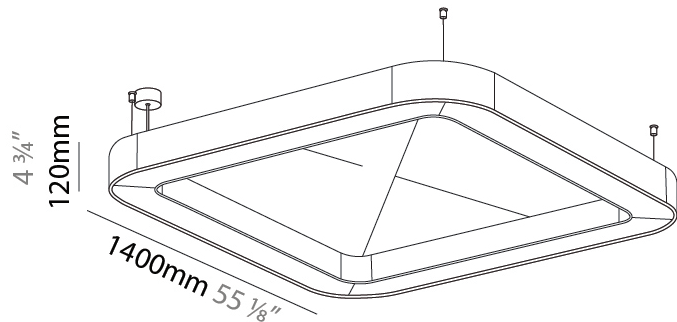

GENERAL

Series: Quantum Acoustic
Partner: Prolicht
Division: Architectural
Installation: Suspension
Product Type: Acoustic
Mounting Location: Ceiling
Light Distribution: Direct / Indirect

PHYSICAL

Shape: Round
Length (mm): 1400
Length (in): 55 ¹/₈
Width (mm): 1400
Width (in): 55 ¹/₈
Height (mm): 120
Height (in): 4 ³/₄
Diffuser: [PMMA - Opal / Micro-Prism](#)
Fixture Finish: [SSR / BKV / CWI / CRY / HAB / UFT / ITA / RUA / FTG / MYG / LOD / PUS / FRO / FUP / KIA / POP / BLS / SPG / MEY / GOH / CHC / COM / ABZ / JAG / OBR / MOS / ROR](#)
Acoustic Finish: [SFW / CYW / SEE / SYN / MTS / PMB / TTN / CYB / STO / DPE / BES / SHB / ARE / ANE / VRD / CRF](#)
Fixture Material: Aluminum
Primary Material: Acoustic
Cable Details: 2000mm / 78 3/4" or 6000mm / 236 1/4" Transparent Cable

ELECTRICAL

Lamp Type: LED (Zhaga Standard)
Input Wattage (W): 117.5
Total Output Wattage (W): 106.3
Dimming: [Tri-Mode (Non-Dimming and Phase Dimming (120Vac only) and 0-10V Dimming)](#)
Driver Included: Yes
Driver Location: Integrated
Driver Class: Class 2
Input Voltage (V): 120 - 277

LED

Color Temperature (°K): [2700 / 3000 / 3500 / 4000](#)
Max. Delivered Lumen (lm): Max 11338
Nominal Lumen (lm): Max 17519
CRI: >90 CRI
Lamp Life (hrs): 50000

OPTICAL

RATINGS AND CERTIFICATIONS

Certified By: CSA Certified to UL and CSA Standards
IP rating: IP20