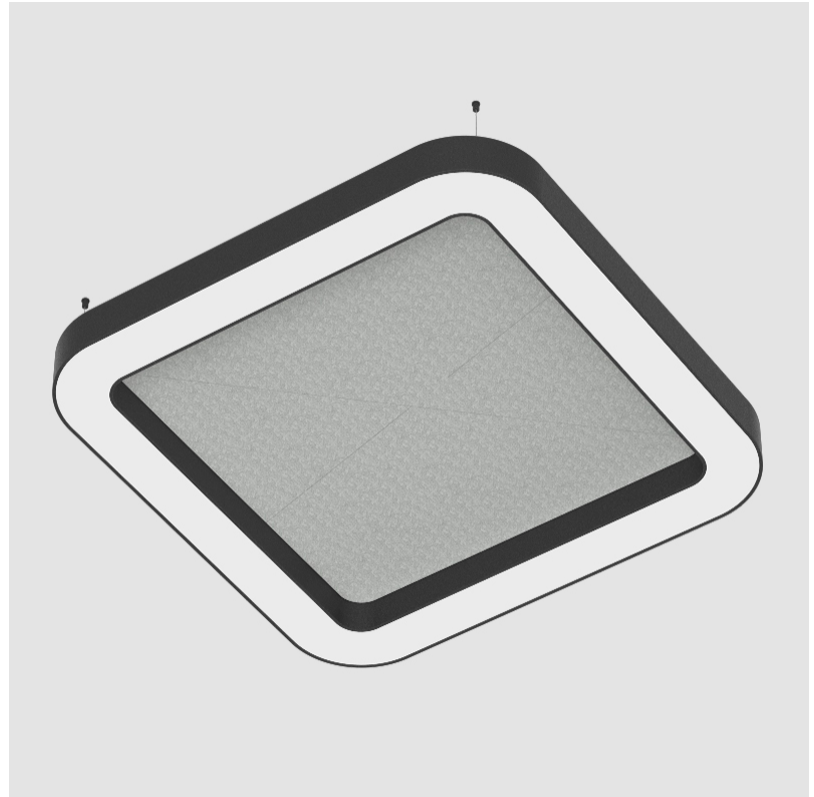

GENERAL

Series: Quantum Acoustic
Partner: Prolicht
Division: Architectural
Installation: Suspension
Product Type: Acoustic
Mounting Location: Ceiling
Light Distribution: Direct / Indirect

PHYSICAL

Shape: Round
Length (mm): 1400
Length (in): 55 ¹/₈
Width (mm): 1400
Width (in): 55 ¹/₈
Height (mm): 120
Height (in): 4 ³/₄
Diffuser: [PMMA - Opal / Micro-Prism](#)
Fixture Finish: [SSR / BKV / CWI / CRY / HAB / UFT / ITA / RUA / FTG / MYG / LOD / PUS / FRO / FUP / KIA / POP / BLS / SPG / MEY / GOH / CHC / COM / ABZ / JAG / OBR / MOS / ROR](#)
Acoustic Finish: [SFW / CYW / SEE / SYN / MTS / PMB / TTN / CYB / STO / DPE / BES / SHB / ARE / ANE / VRD / CRF](#)
Fixture Material: Aluminum
Primary Material: Acoustic
Cable Details: 2000mm / 78 3/4" or 6000mm / 236 1/4" Transparent Cable

ELECTRICAL

Lamp Type: LED (Zhaga Standard)
Input Wattage (W): 117.5
Total Output Wattage (W): 106.3
Dimming: [Tri-Mode (Non-Dimming and Phase Dimming (120Vac only) and 0-10V Dimming)](#)
Driver Included: Yes
Driver Location: Integrated
Driver Class: Class 2
Input Voltage (V): 120 - 277

LED

Color Temperature (°K): [2700 / 3000 / 3500 / 4000](#)
Max. Delivered Lumen (lm): Max 11338
Nominal Lumen (lm): Max 17519
CRI: >90 CRI
Lamp Life (hrs): 50000

OPTICAL

RATINGS AND CERTIFICATIONS

Certified By: CSA Certified to UL and CSA Standards
IP rating: IP20