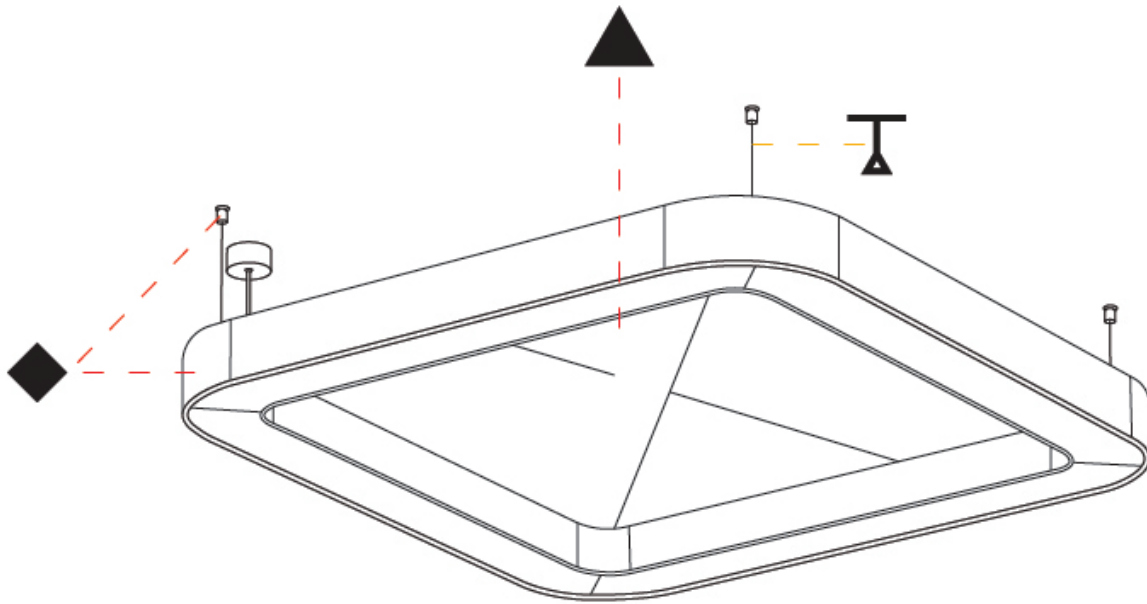

A300737-

PROJECT	_____
TYPE	_____
SPECIFIER	_____
QUANTITY	_____
DATE	_____

A