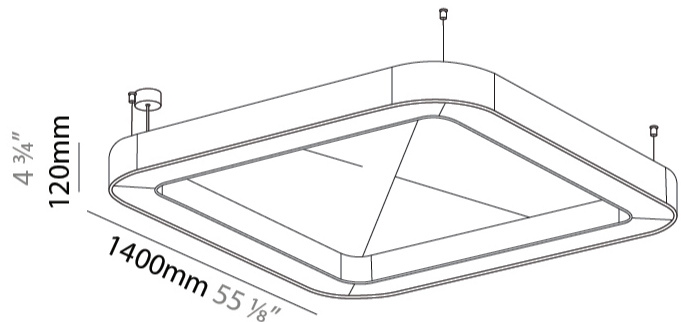

GENERAL

Series: Quantum Acoustic
Partner: Prolicht
Division: Architectural
Installation: Suspension
Product Type: Acoustic
Mounting Location: Ceiling
Light Distribution: Direct

PHYSICAL

Shape: Round
Length (mm): 1400
Length (in): 55 1/8
Width (mm): 1400
Width (in): 55 1/8
Height (mm): 120
Height (in): 4 3/4
Diffuser: [PMMA - Opal / Micro-Prism](#)
Fixture Finish: [SSR / BKV / CWI / CRY / HAB / UFT / ITA / RUA / FTG / MYG / LOD / PUS / FRO / FUP / KIA / POP / BLS / SPG / MEY / GOH / CHC / COM / ABZ / JAG / OBR / MOS / ROR](#)
Acoustic Finish: [SFW / CYW / SEE / SYN / MTS / PMB / TTN / CYB / STO / DPE / BES / SHB / ARE / ANE / VRD / CRF](#)
Fixture Material: Aluminum
Primary Material: Acoustic
Cable Details: 2000mm / 78 3/4" or 6000mm / 236 1/4" Transparent Cable

ELECTRICAL

Lamp Type: LED (Zhaga Standard)
Input Wattage (W): 78.3
Total Output Wattage (W): 71.2
Dimming: [Tri-Mode (Non-Dimming and Phase Dimming (120Vac only) and 0-10V Dimming)](#)
Driver Included: Yes
Driver Location: Integrated
Driver Class: Class 2
Input Voltage (V): 120

LED

Color Temperature (°K): [2700 / 3000 / 3500 / 4000](#)
Max. Delivered Lumen (lm): 6639 / 6871 / 8068 / 6985
Nominal Lumen (lm): 10213 / 6871 / 12412 / 10747
CRI: >90 CRI
Lamp Life (hrs): 50000

OPTICAL

RATINGS AND CERTIFICATIONS

Certified By: CSA Certified to UL and CSA Standards
IP rating: IP20